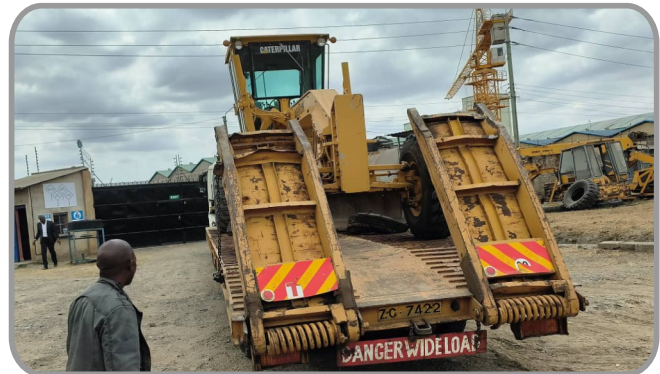

PROJECT CARGO

At Linkfreight (EA) LTD, we specialize in project freight management and all associated planning and implementation services. Provide safe transport of project cargo with detailed total logistics plans.

Offer customized solutions for events that require attention to detail.

We promise assured progress for large transport projects that require on-site responses

Whether it is heavy or the size is big, or for that matter it is unconventional, professionals we handle anything as far as land freight is concerned.

We also ensure it arrives as per the committed schedule anywhere in the world.

We offers land freight to most of the East Africa countries .

Our professional transportation team, Assets and strong network is capable to meet customers various requirements.

Our advance fleet and experienced personal ensures safe and secure movement of goods.

We are specialized in cross border, oversize dimension cargos, oil and gas, temperature controlled, Project Cargo Transportation etc. with our modern fleet and rich experience of expertise, enable our truck services to deliver secure, cost effective and comprehensive services on time.

We undertake back loading of empty containers and local transportation for exporters and importers.

We offer comprehensive door to door cargo handling services including stuffing, de-stuffing, custom clearance, storage and transportation